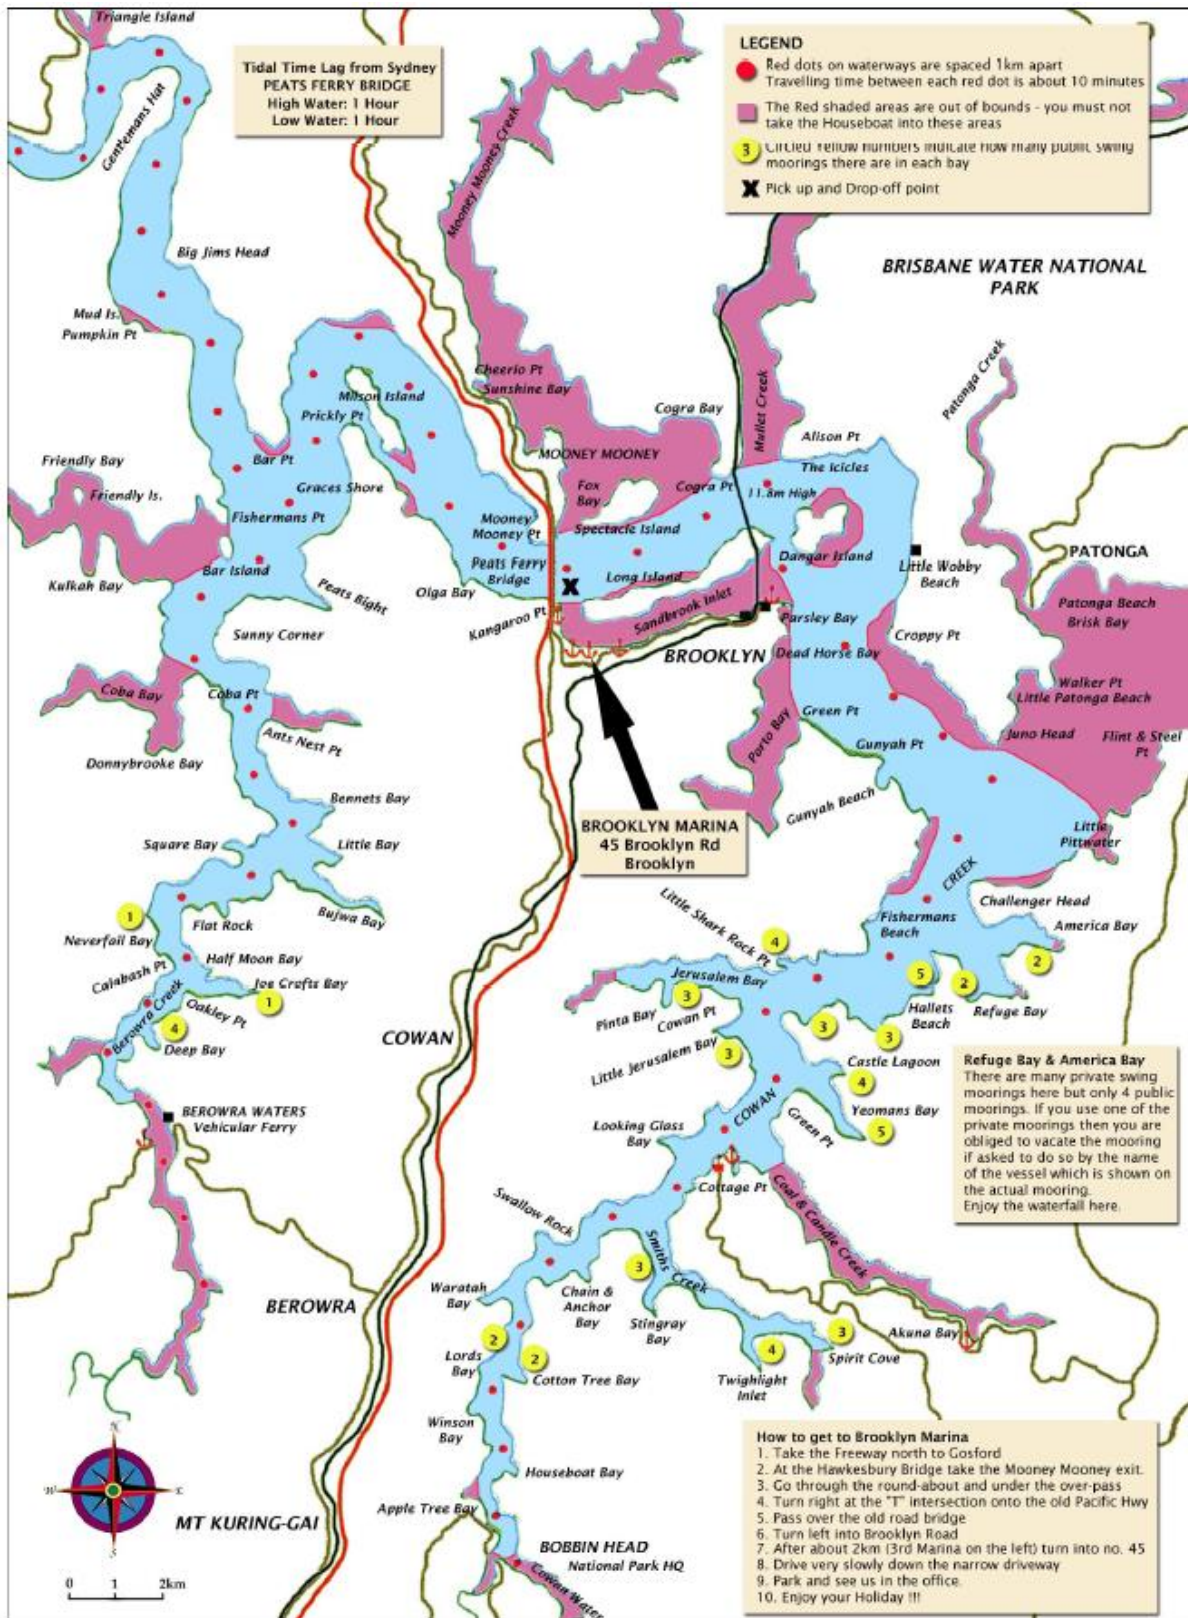

# HOUSEBOAT MAP AREA

## Important Notice to All Hirers:

- You are not permitted to take the Houseboat into "Sandbrook Inlet" (also known as the "Gut")
- On your return you are to wait at the pre-arranged Pick-Up/Drop-Off area, which is located 50 metres east of the Road Bridge (between the Road Bridges and the Railway Bridge). Be careful that you do not drift towards the shore or shallow waters.
- Your pick up time is pre-arranged. If you wish to return earlier then you need to phone Brooklyn Marina well in advance and again wait patiently to be picked up and escorted to the Marina.
- Thank you for your cooperation.