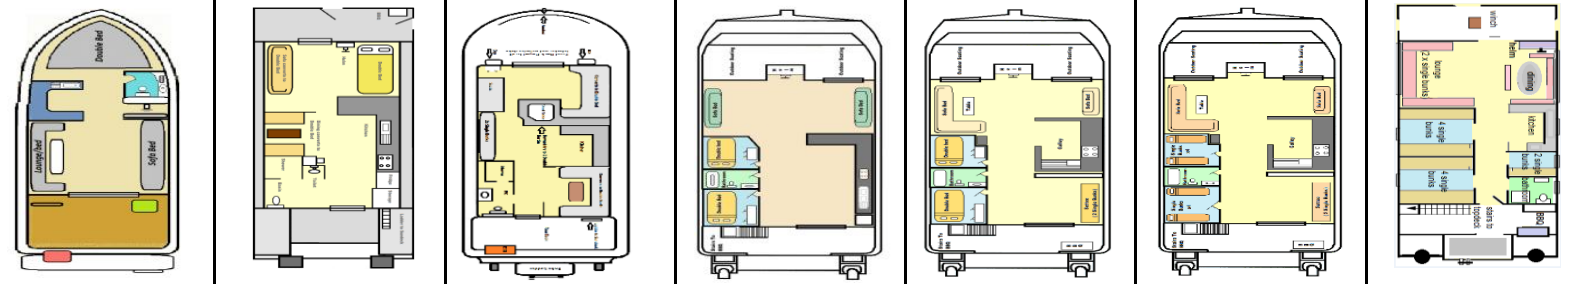

Hawkesbury Afloat

PH: (02) 9985 7722
mobile: 0408 102614
relax@brooklynmarina.com.au

All rates incl GST.
Valid from February 2019

MARINER Cruiser	Horizon	Executive	Deluxe PLUS Homecruiser	Deluxe Homecruiser	ULTRA Homecruiser	Kingfisher
----------------------------	----------------	------------------	------------------------------------	-------------------------------	------------------------------	-------------------